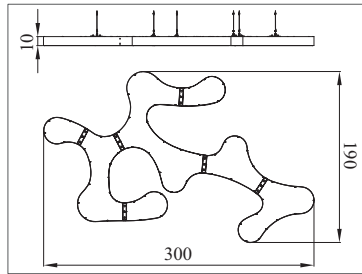

MOUNTING

The luminaires are suspendedly mounted on the ceiling. Procured with 2,5 meter cable as standard.