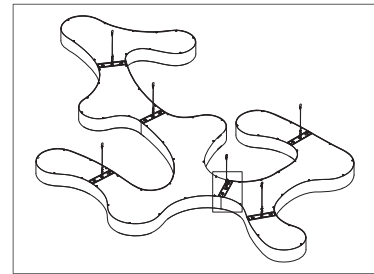

MOUNTING

The luminaires are suspendedly mounted on the ceiling. Procured with 2,5 meter cable as standard.