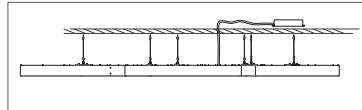

MOUNTING

The luminaires are suspendedly mounted on the ceiling. Procured with 2,5 meter cable as standard.